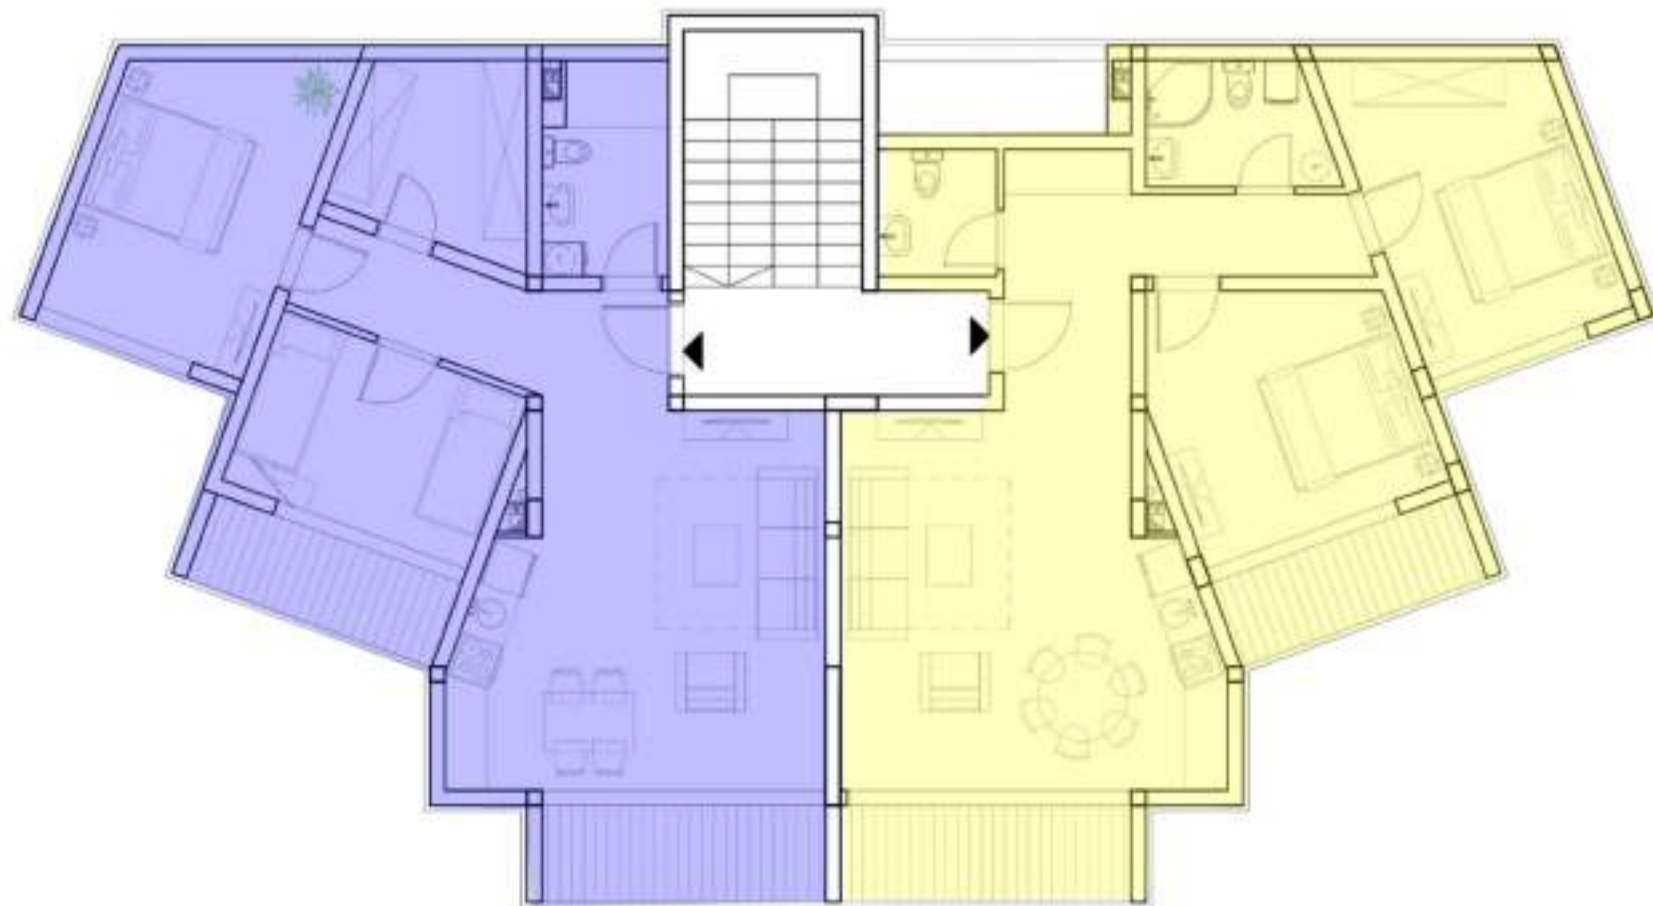

The modern architecture of the complex is designed in such a way that every window offers stunning views of the sea.

Apartments area
from 27 m² to 72 m²
with the possibility
unions

Sea view
from every room

- one bedroom
- studios
- two bedroom

The layouts of the apartments are designed with the possibility of combining.

The following space options are available:

- $32,8 \text{ m}^2 + 33,3 \text{ m}^2 = 66,1 \text{ m}^2$
- $58,5 \text{ m}^2 + 32,8 \text{ m}^2 = 91,3 \text{ m}^2$
- $58,5 \text{ m}^2 + 32,8 \text{ m}^2 + 33,3 \text{ m}^2 = 124,6 \text{ m}^2$
- $58,5 \text{ m}^2 + 32,8 \text{ m}^2 + 33,3 \text{ m}^2 + 49,3 \text{ m}^2 = 174 \text{ m}^2$