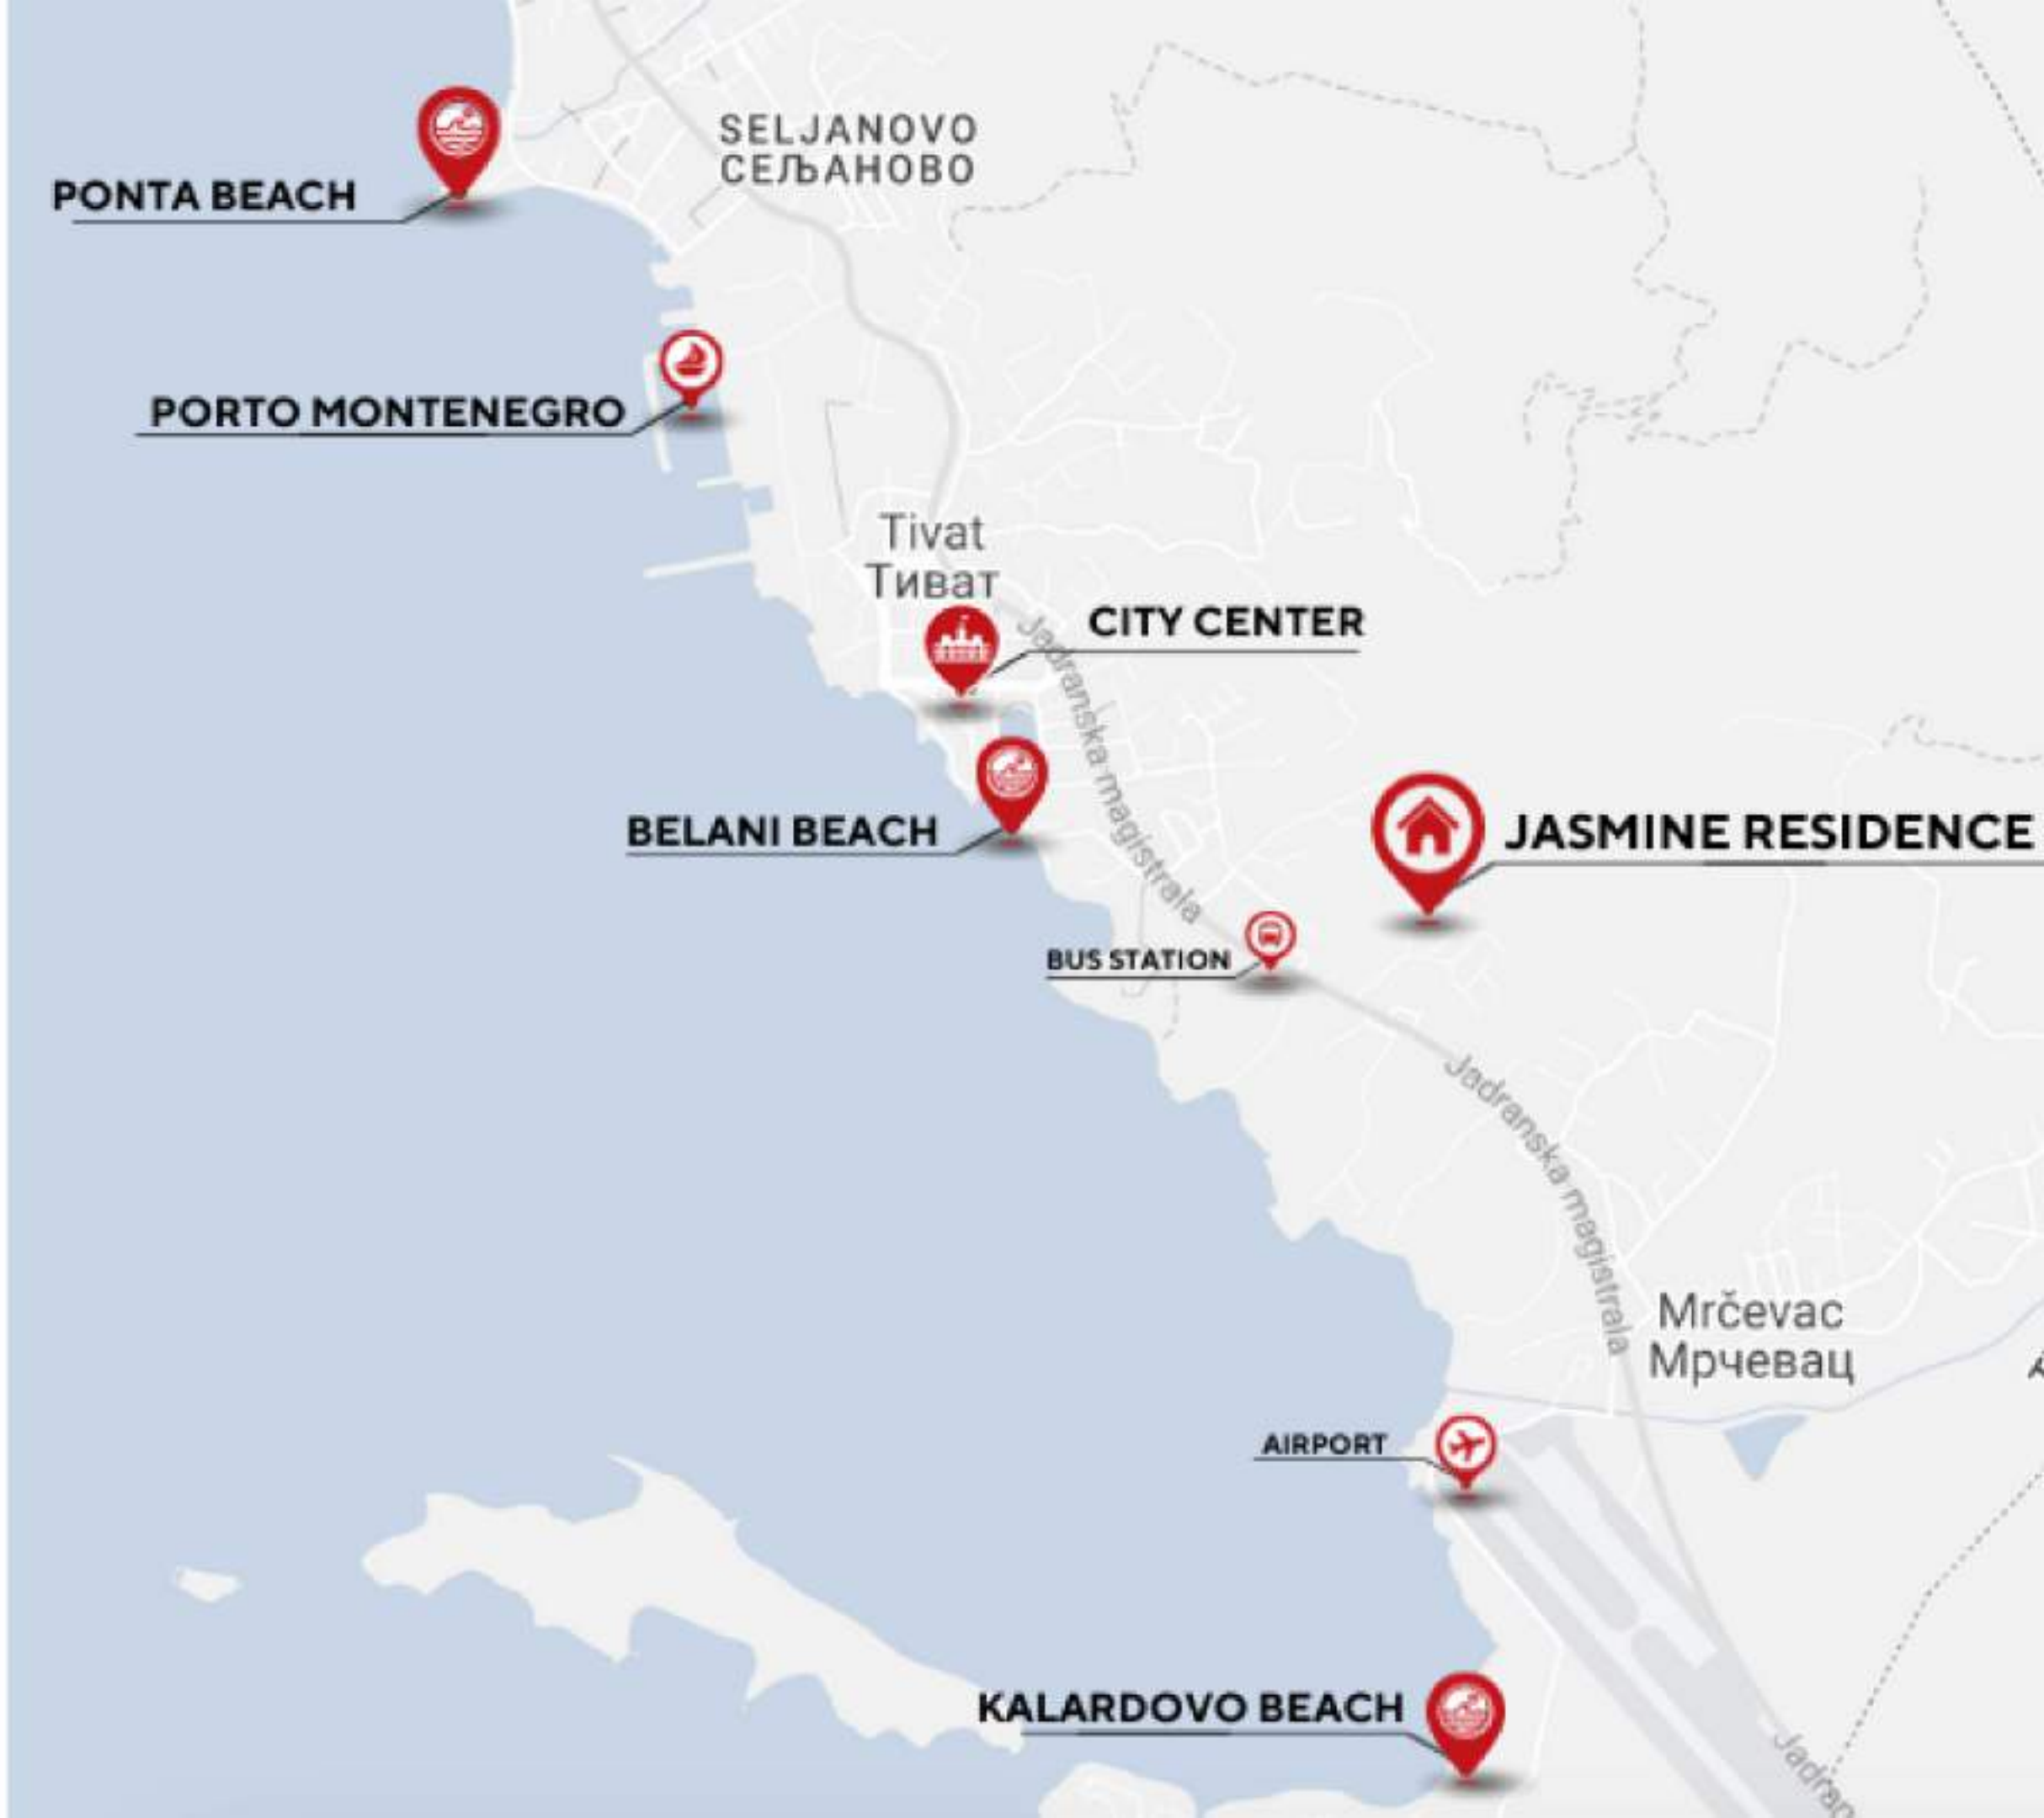

Location

JASMINE residence is ideally located in a quiet area of Tivat, surrounded by amazing greenery and close to luxury real estate.

Within walking distance: shops, restaurants, clean beaches, as well as the embankment of the most prestigious port in Europe - Porto Montenegro. And very close is Tivat International Airport, just a 5-minute drive from the complex.

By choosing the city of Tivat for your new home, you open the doors to the world of developed infrastructure of a modern resort, where every day will be filled with impressions and pleasure.