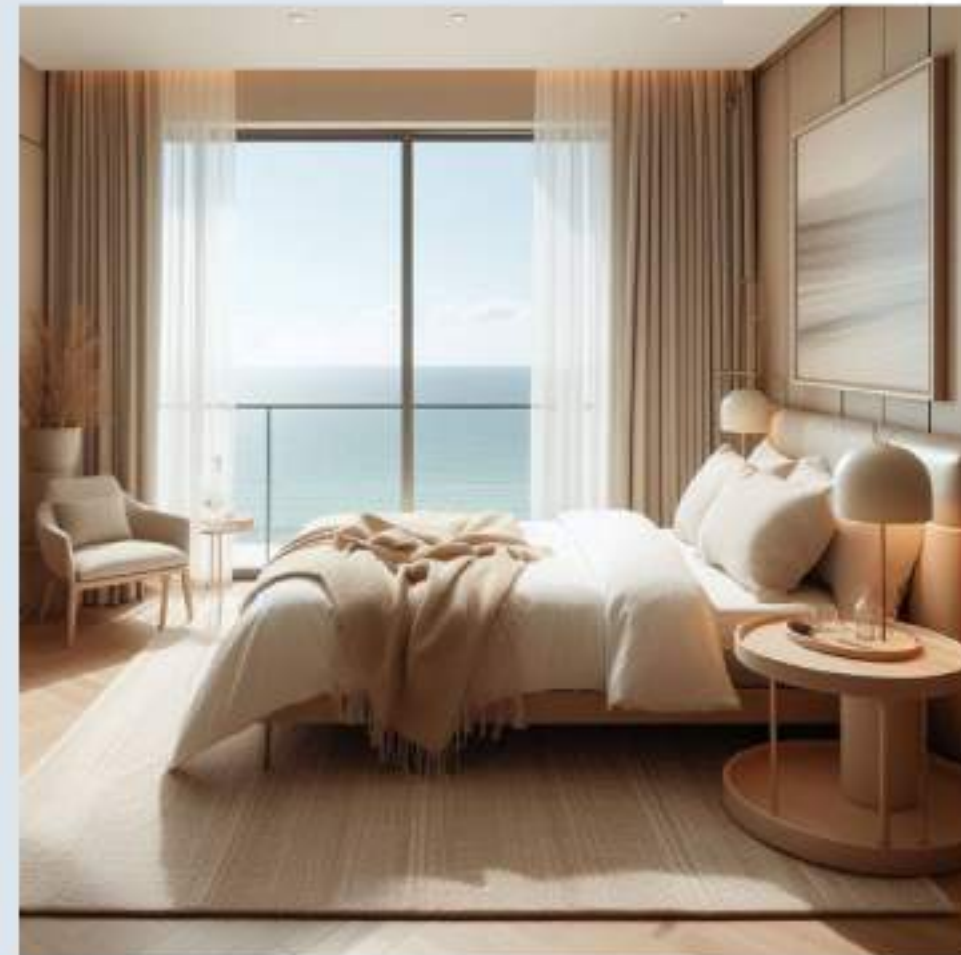

Details

JASMINE residence is a residential complex, which features apartments with turnkey finishing. Only high-quality materials were used in the finishing, including natural stone for facades and public areas.

Climate control equipment and plumbing fixtures from premium brands ensure the comfort and coziness of your future home. Planning solutions are thought out for optimal organization of space.

The apartments are ideally illuminated by daylight, thanks to the location of the building and panoramic glazing. From every room you can enjoy breathtaking views of the sea and the city, which will decorate your life at JASMINE residence.

The complex is maintained by a management company.

Completion of construction - oktober 2024.