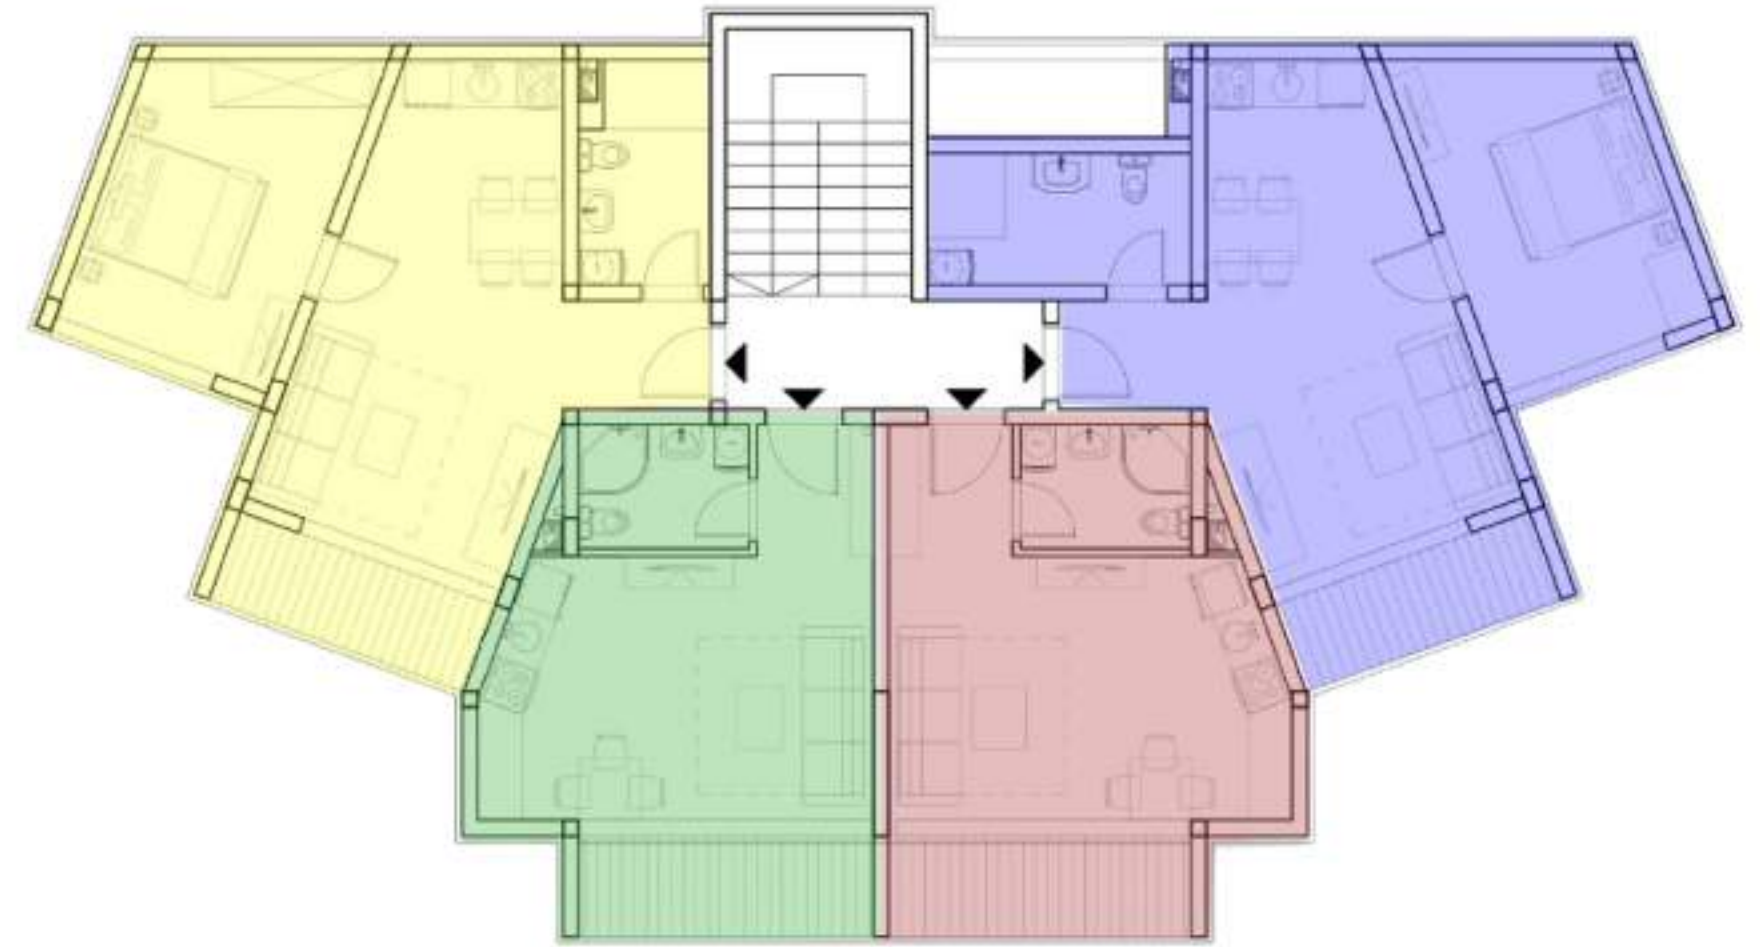

The modern architecture of the complex is designed in such a way that every window offers stunning views of the sea.

Apartments area
from 27 m² to 72 m²
with the possibility
unions

Sea view
from every room

- one bedroom
- studios
- two bedroom

The layouts of the apartments are designed with the possibility of combining.

The following space options are available:

- $32,8 \text{ m}^2 + 33,3 \text{ m}^2 = 66,1 \text{ m}^2$
- $58,5 \text{ m}^2 + 32,8 \text{ m}^2 = 91,3 \text{ m}^2$
- $58,5 \text{ m}^2 + 32,8 \text{ m}^2 + 33,3 \text{ m}^2 = 124,6 \text{ m}^2$
- $58,5 \text{ m}^2 + 32,8 \text{ m}^2 + 33,3 \text{ m}^2 + 49,3 \text{ m}^2 = 174 \text{ m}^2$